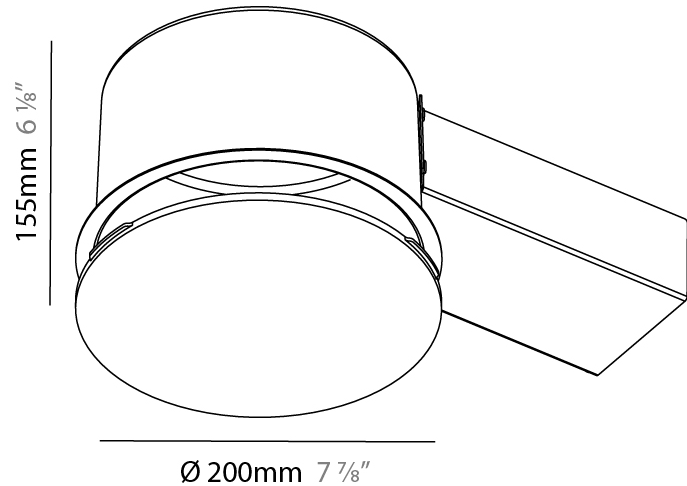

1. To build a product code in our configurator select the specify button on the base model # product page
2. To build a manual product code on this datasheet choose from the options listed below in blue font and add the suffix to the base model #

GENERAL

Series: Sign
Brand: Prolicht
Division: Architectural
Mounting Type: Trimless
Mounting Location: Ceiling
Subcategory: Ambient

PHYSICAL

Shape: Round
Diameter (mm): 200
Diameter (in): 7 7/8
Height (mm): 155
Height (in): 6 1/8
Light Distribution: Direct
Weight (kg): 1.338
Weight (lbs): 2.95
Diffuser: PMMA - Opal
Fixture Material: Extruded Aluminum / Steel
Cut-out Measurements: 225mm / 8 7/8"
Upon Request: Unique Sizes Unique Ceiling Thickness Unique Mounting Depth Spot Inserts

ELECTRICAL

Lamp Type: LED (Zhaga Standard)
Input Wattage (W): 13.2
Total Output Wattage (W): 12
Dimming: [Tri-Mode (Non-Dimming and Phase Dimming (120Vac only) and 0-10V Dimming)](#)
Driver Included: Yes
Driver Location: Integrated
Driver Type: Constant Current - Universal
Driver Class: Class 2
Input Voltage (V): 120 - 277
Constant Current (MA): 350

LED

[Color Temperature (°K): 3000 / 4000](#)
Max. Delivered Lumen (lm): 910
CRI: >80 CRI
Efficiency (%): 0.68
Lamp Life (hrs): 50000
Upon Request: RGB-W Tunable White Special Color Temperature CRI90

OPTICAL

RATINGS AND CERTIFICATIONS

Certified By: Certified for North American Standards
IP rating: IP20

PROJECT
TYPE
SPECIFIER
QUANTITY
DATE