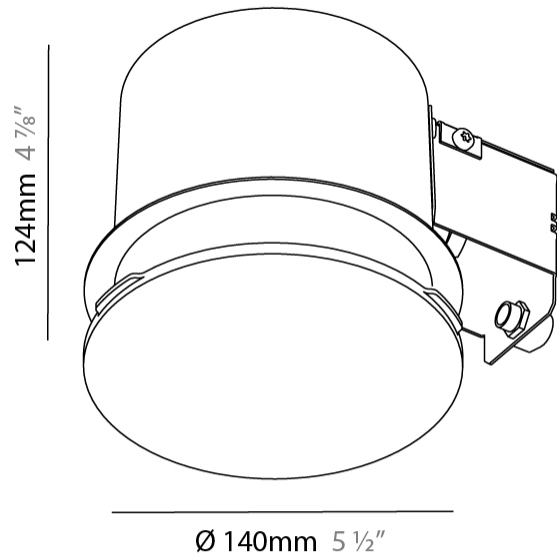

1. To build a product code in our configurator select the specify button on the base model # product page
2. To build a manual product code on this datasheet choose from the options listed below in blue font and add the suffix to the base model #

GENERAL

Series: Sign
Brand: Prolicht
Division: Architectural
Mounting Type: Trimless
Mounting Location: Ceiling
Subcategory: Ambient

PHYSICAL

Shape: Round
Diameter (mm): 140
Diameter (in): 5 1/2
Height (mm): 124
Height (in): 4 7/8
Light Distribution: Direct
Weight (kg): 0.632
Weight (lbs): 1.39
Diffuser: PMMA - Opal
Fixture Material: Extruded Aluminum / Steel
Cut-out Measurements: 165mm / 6 1/2"
Upon Request: Unique Sizes Unique Ceiling Thickness Unique Mounting Depth Spot Inserts

ELECTRICAL

Lamp Type: LED (Zhaga Standard)
Input Wattage (W): 8.8
Total Output Wattage (W): 8
Dimming: [Tri-Mode (Non-Dimming and Phase Dimming (120Vac only) and 0-10V Dimming)](#)
Driver Included: Yes
Driver Location: External
Driver Type: constant Current - Universal
Driver Class: Class 2
Input Voltage (V): 120 - 277
Constant Current (MA): 350

LED

[Color Temperature (°K): 3000 / 4000](#)
Max. Delivered Lumen (lm): 610 / 656 / 670
CRI: >80 CRI
Efficiency (%): 0.68
Lamp Life (hrs): 50000
Upon Request: RGB-W Tunable White Special Color Temperature CRI90

OPTICAL

RATINGS AND CERTIFICATIONS

Certified By: Certified for North American Standards
IP rating: IP20