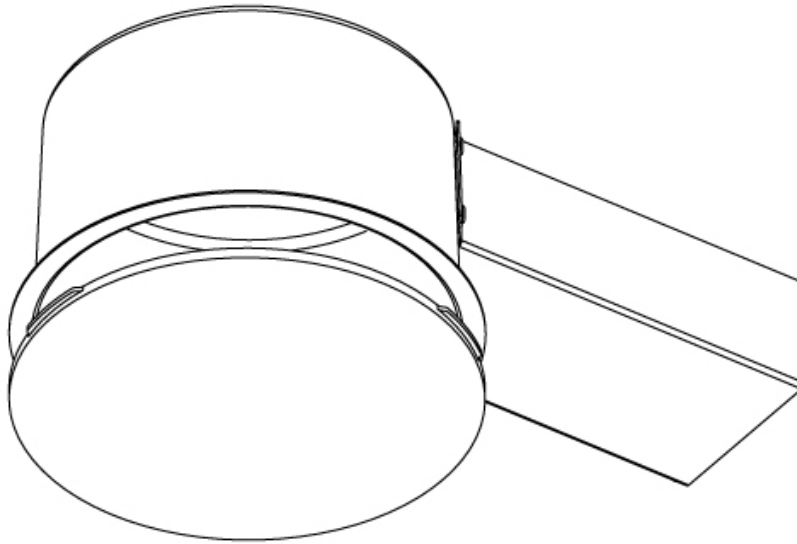

SIGN TRIMLESS

A37674-

PROJECT

TYPE

SPECIFIER

QUANTITY

DATE